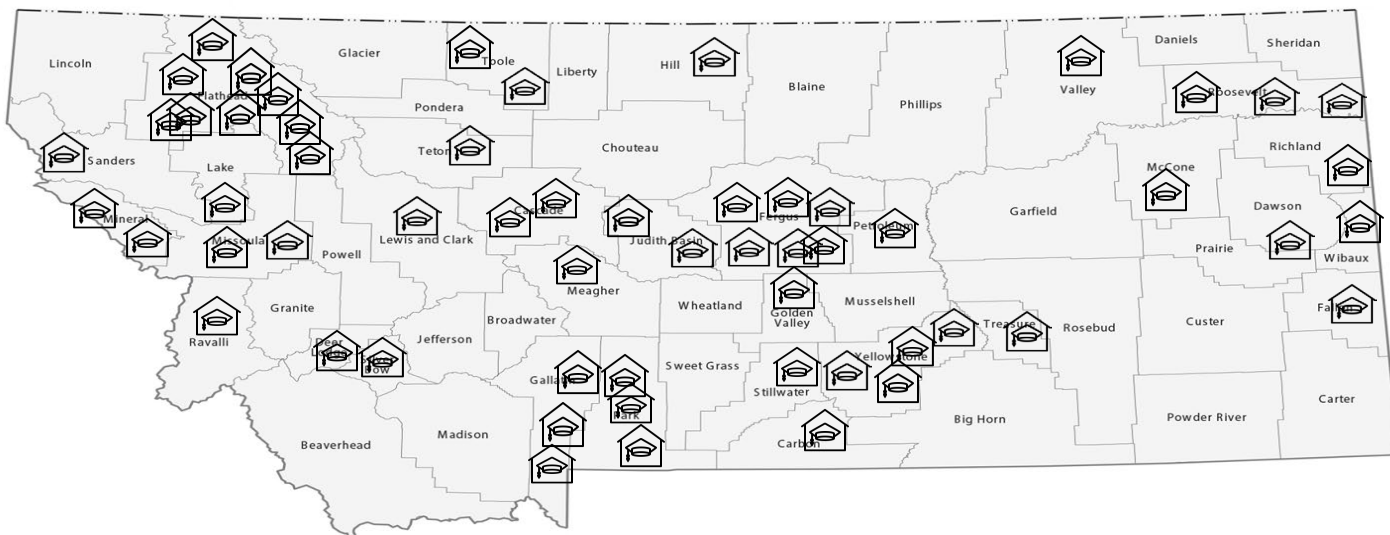

Montana Alternative Student Testing (MAST) Pilot Program

Year II Field Test - 53 School Districts and 20,333 Students

2023-2024

Participating School Districts by County - 53

Anaconda Elem, Deer Lodge	Cascade Elem, Cascade	Glendive Elem, Dawson	Moore Elem, Fergus
Anderson Elem, Gallatin	Circle Elem, McCone	Great Falls Elem, Cascade	Pine Creek Elem, Park
Arlee Elem, Lake	Columbia Falls Elem, Flathead	Hamilton K-12 Schl, Ravalli	Poplar Elem, Roosevelt
Arrowhead Elem, Park	Culbertson Elem, Roosevelt	Havre Elem, Hill	Power Elem, Teton
Ayers Elem, Fergus	Deerfield Elem, Fergus	Hellgate Elem, Missoula	Rapelje Elem, Stillwater
Bainville K-12 Schl, Roosevelt	Denton Elem, Fergus	Hysham K-12 Elem, Treasure	Red Lodge Elem, Carbon
Baker K-12 Schl, Fallon	Evergreen Elem, Flathead	Independent Elem, Yellowstone	Shelby Elem, Toole
Belgrade Elem, Gallatin	Fair-Mont-Egan Elem, Flathead	Kalispell Elem, Flathead	Smith Valley Elem, Flathead
Big Sky School K-12, Gallatin	Fairview Elem, Richland	Kila Elem, Flathead	Somers Elem, Flathead
Big Fork Elem, Flathead	Frazer Elem, Valley	King Colony Elem, Fergus	Spring Creek Colony Elem, Fergus
Billings Elem, Yellowstone	Frontier Elem, Lewis & Clark	Lockwood K-12, Yellowstone	Stanford K-12, Judith Basin
Butte Elem, Silver Bow	Geysers K-12 Elem, Judith Basin	Livingston Elem, Park	Superior K-12 Schl, Mineral